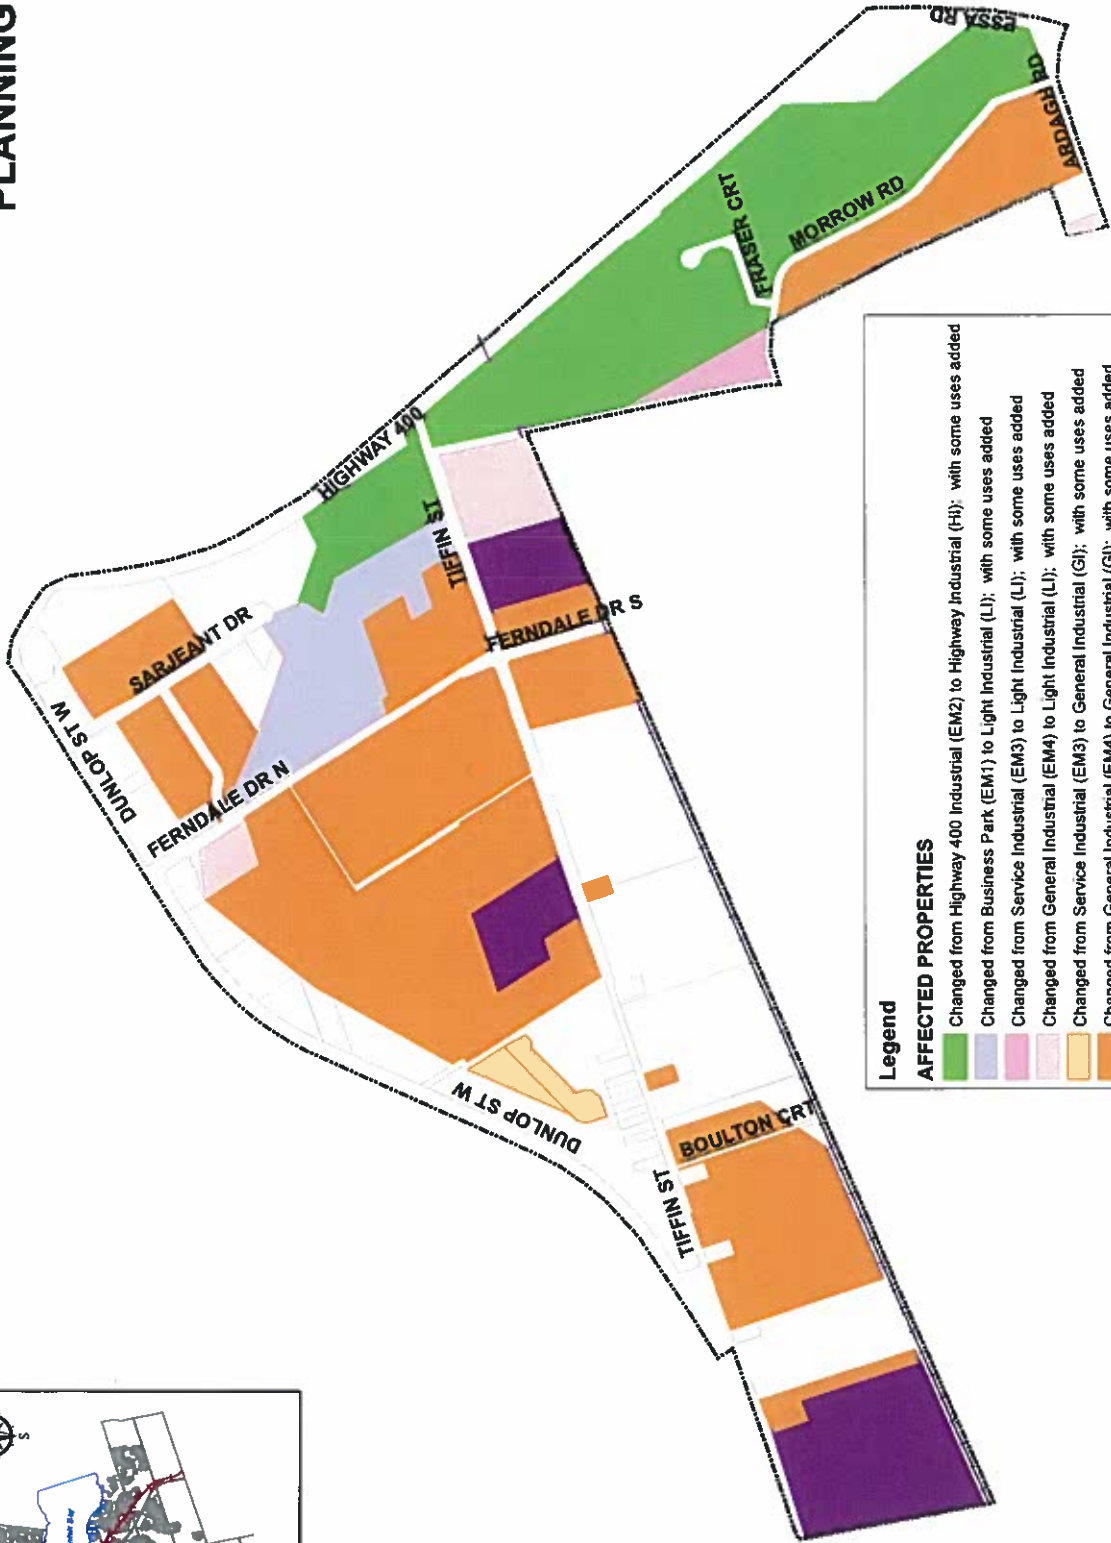

PLANNING AREA 5

Legend

AFFECTED PROPERTIES

- Changed from Highway 400 Industrial (EM2) to Highway Industrial (HI); with some uses added
- Changed from Business Park (EM1) to Light Industrial (LI); with some uses added
- Changed from Service Industrial (EM3) to Light Industrial (LI); with some uses added
- Changed from General Industrial (EM4) to Light Industrial (LI); with some uses added
- Changed from Service Industrial (EM3) to General Industrial (GI); with some uses added
- Changed from General Industrial (EM4) to General Industrial (GI); with some uses added
- Changed from Restricted Industrial (EM5) to Restricted Industrial (RI); name change only