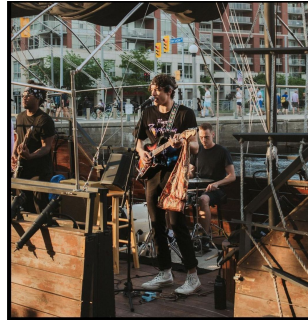

Art & Water

a perfect pair

Arts & Cultural Events Toronto's Waterfront

“From Paris, New York, to Iran I've never seen anything like this, it's beautiful”
— Attendee 2021

Charitable registration # 755107307

Art & Water

Better Together

Toronto - Ottawa - Hamilton - Barrie?

Children's Theatre

Dockside Performance

Art Gallery

Ancillary Boat Tours

BOARD OF DIRECTORS

32 Artists / Artists Groups

1000's of active & passive Patrons

Dockside Public Realm
Muskoka Chair Murals
Local Artists, Public seating

Private Rental Cruise with Hot Tub Boat Victoria

Watch Later

Share

Ancillary Program
Hot Tub Tours

HOT TUB BOAT VICTORIA

FLOATING HOT TUB BOAT RENTALS IN VICTORIA, B.C.

Hot Tub Boat Rentals Coming to Vancouver and Kelowna!

BOOK NOW

YouTube

Ancillary Program - Palapa Boat Tours

A Fun & Novel Way to Tour Barries' Waterfront!