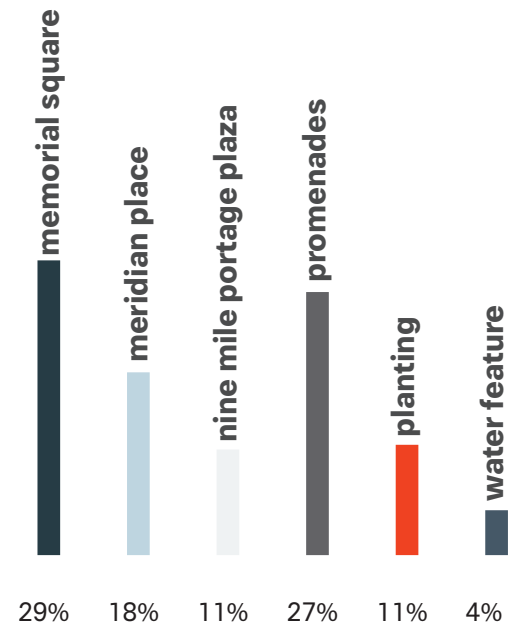

SEATING TERRACES

CHASE MCEACHERN WAY

VEHICULAR TURNAROUND

VENDOR PODS

FLEXIBLE SEATING

COMMUNITY EVENT STAGE WITH CANOPY

LAKESHORE MEWS

MERIDIAN PLACE

SIMCOE STREET

Landscape
Architects

PLAN

MAXIMIZE FLEXIBILITY OF USE

2014 proposal

2017 proposal

total area - 6136m²

PLAN MEMORIAL SQUARE & DUNLOP STREETSCAPE

MATERIAL PALETTE MEMORIAL SQUARE & DUNLOP STREETScape

PLANTING PALETTE MEMORIAL SQUARE & DUNLOP STREETSCAPE

Horticultural planting beds add colour and biodiversity

High canopy deciduous trees and low groundcover planting preserves sight-lines