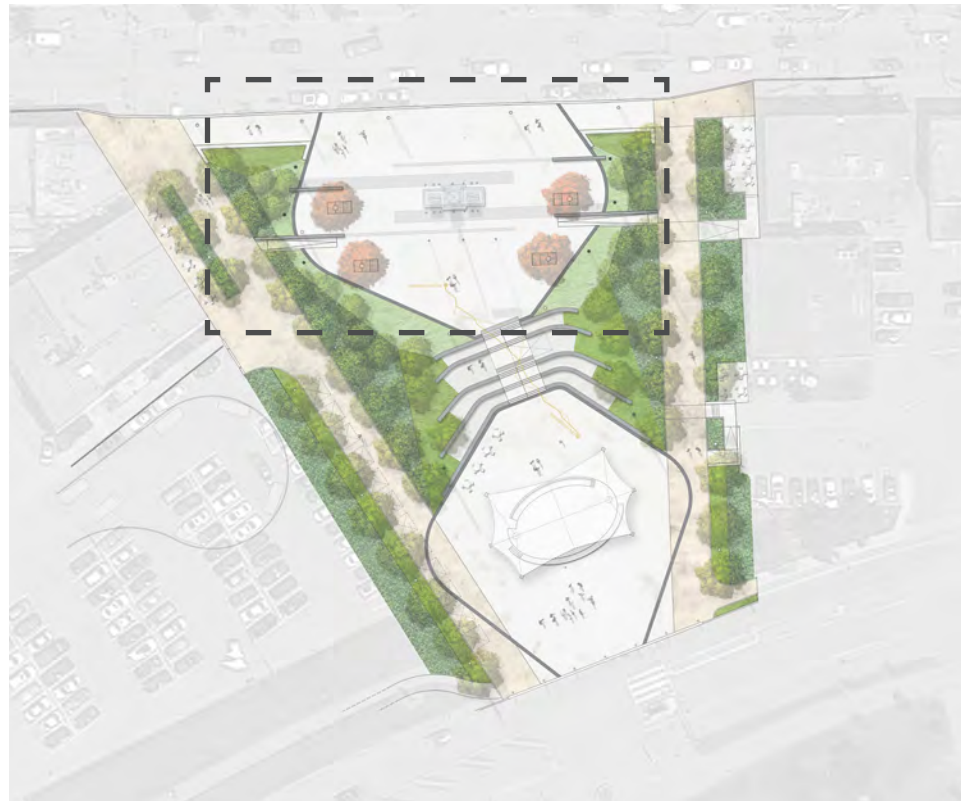

SEATING TERRACES

CHASE MCEACHERN WAY

VEHICULAR TURNAROUND

VENDOR PODS

FLEXIBLE SEATING

COMMUNITY EVENT STAGE WITH CANOPY

LAKESHORE MEWS

MERIDIAN PLACE

SIMCOE STREET

Landscape
Architects

PLAN

MAXIMIZE FLEXIBILITY OF USE

2014 proposal

2017 proposal

total area - 6136m²

PLAN MEMORIAL SQUARE & DUNLOP STREETSCAPE

Trees in grates

'Prairie landscape' aesthetic of mixed native and ornamental planting

LIGHTING MEMORIAL SQUARE & DUNLOP STREETSCAPE

LED lighting inset in entrance walls

Adaptable and customizable light posts - wifi, banners, plants

Cenotaph up-lighting

PLAN

NINE MILE PORTAGE TERRACE

LIGHTING

NINE MILE PORTAGE TERRACE

Inset LED lighting in steps acts as a gateway to Memorial Square

VIEWS

NINE MILE PORTAGE INTERPRETATION