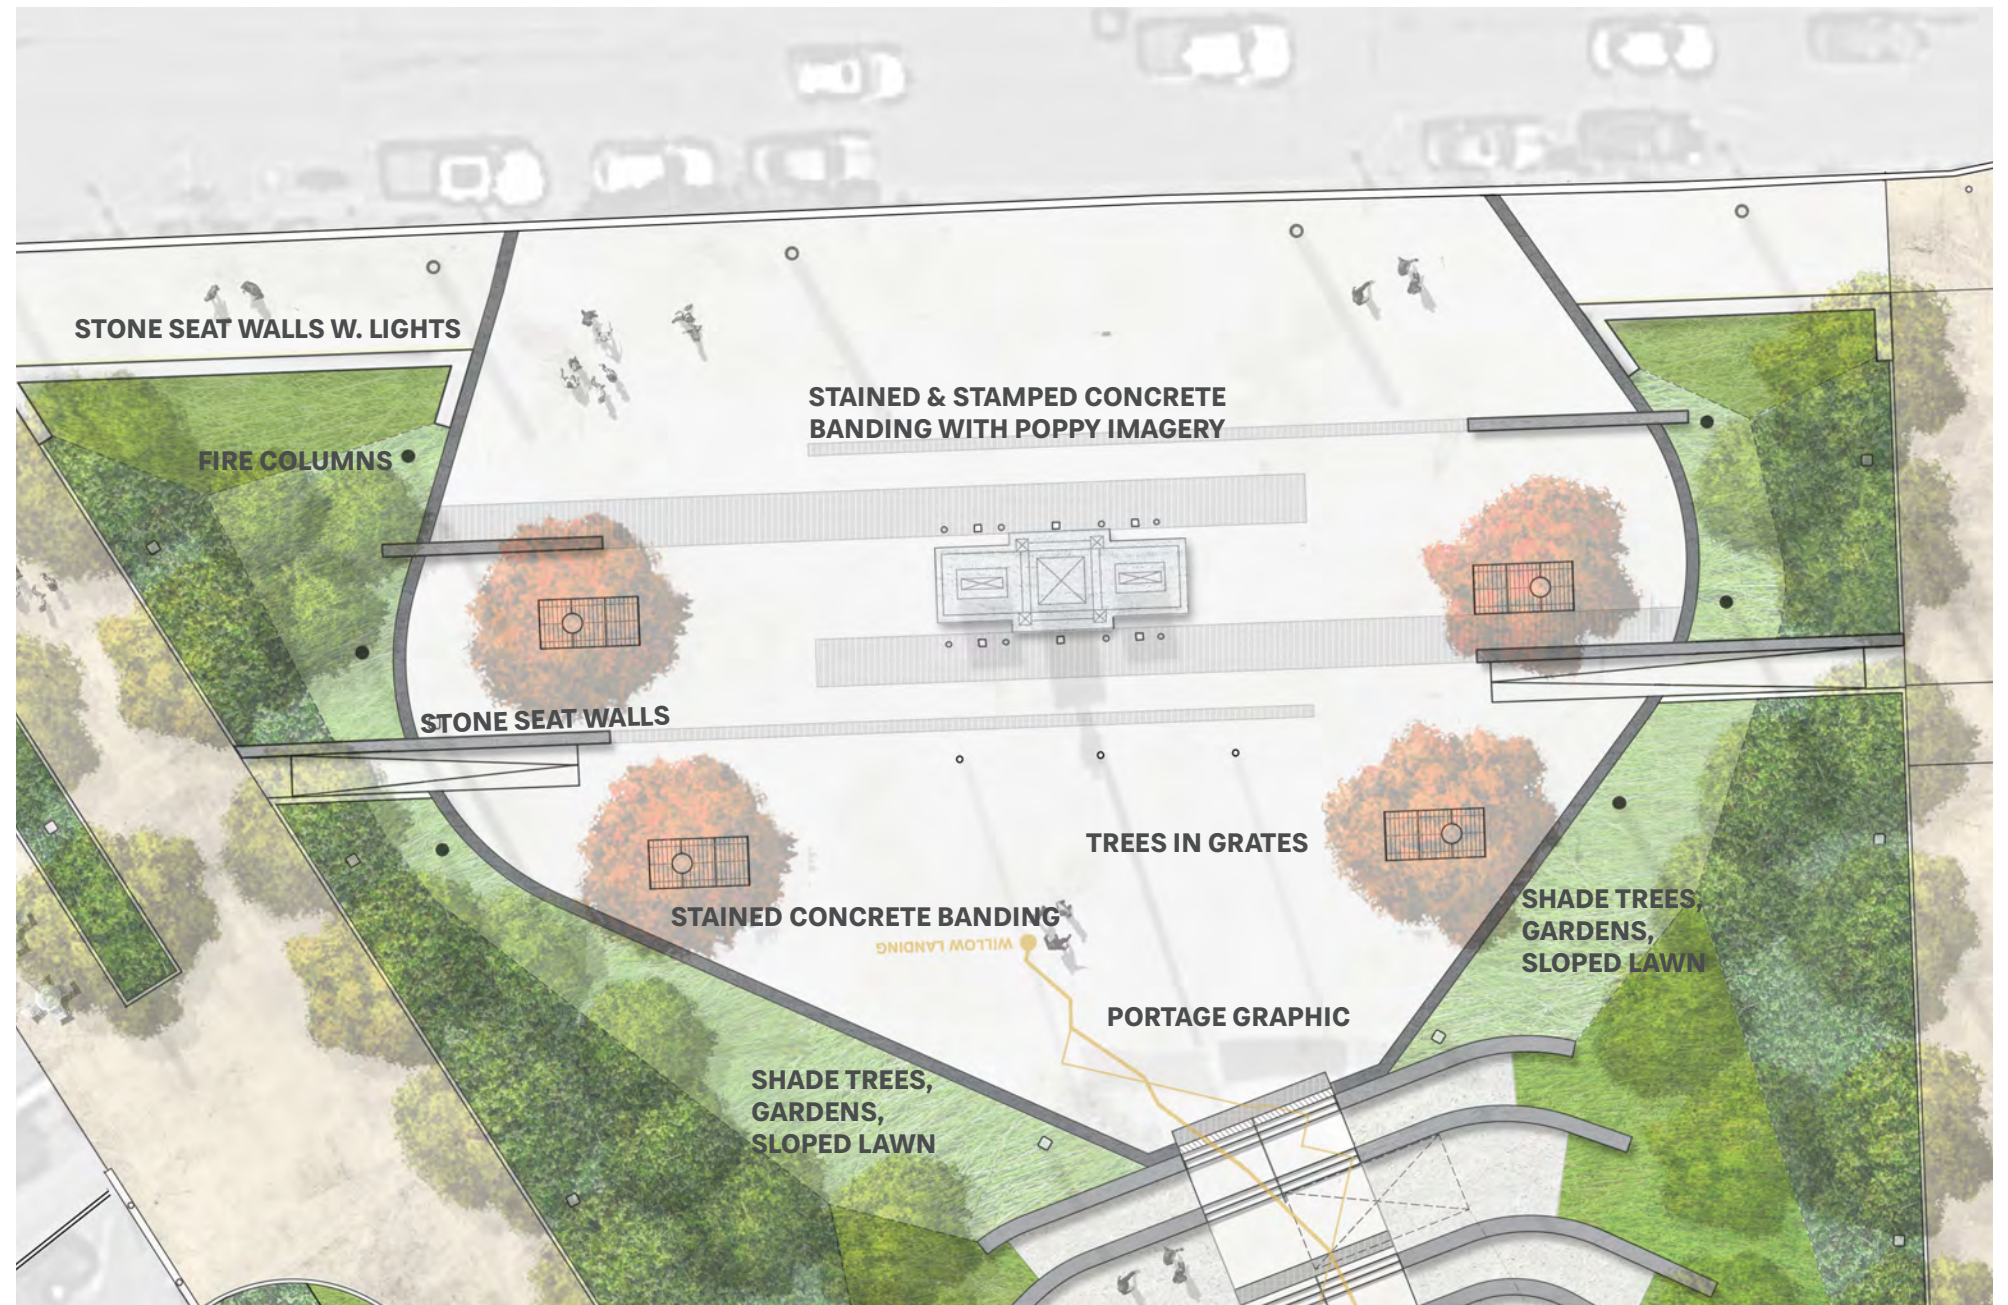

SEATING TERRACES

CHASE MCEACHERN WAY

VEHICULAR TURNAROUND

VENDOR PODS

FLEXIBLE SEATING

COMMUNITY EVENT STAGE WITH CANOPY

LAKESHORE MEWS

MERIDIAN PLACE

SIMCOE STREET

Landscape
Architects

PLAN

MAXIMIZE FLEXIBILITY OF USE

2014 proposal

2017 proposal

total area - 6136m²

PLAN MEMORIAL SQUARE & DUNLOP STREETSCAPE

Trees in grates

'Prairie landscape' aesthetic of mixed native and ornamental planting

LIGHTING MEMORIAL SQUARE & DUNLOP STREETSCAPE

LED lighting inset in entrance walls

Adaptable and customizable light posts - wifi, banners, plants

Cenotaph up-lighting

PLAN

NINE MILE PORTAGE TERRACE

LIGHTING

NINE MILE PORTAGE TERRACE

Inset LED lighting in steps acts as a gateway to Memorial Square

VIEWS

NINE MILE PORTAGE INTERPRETATION