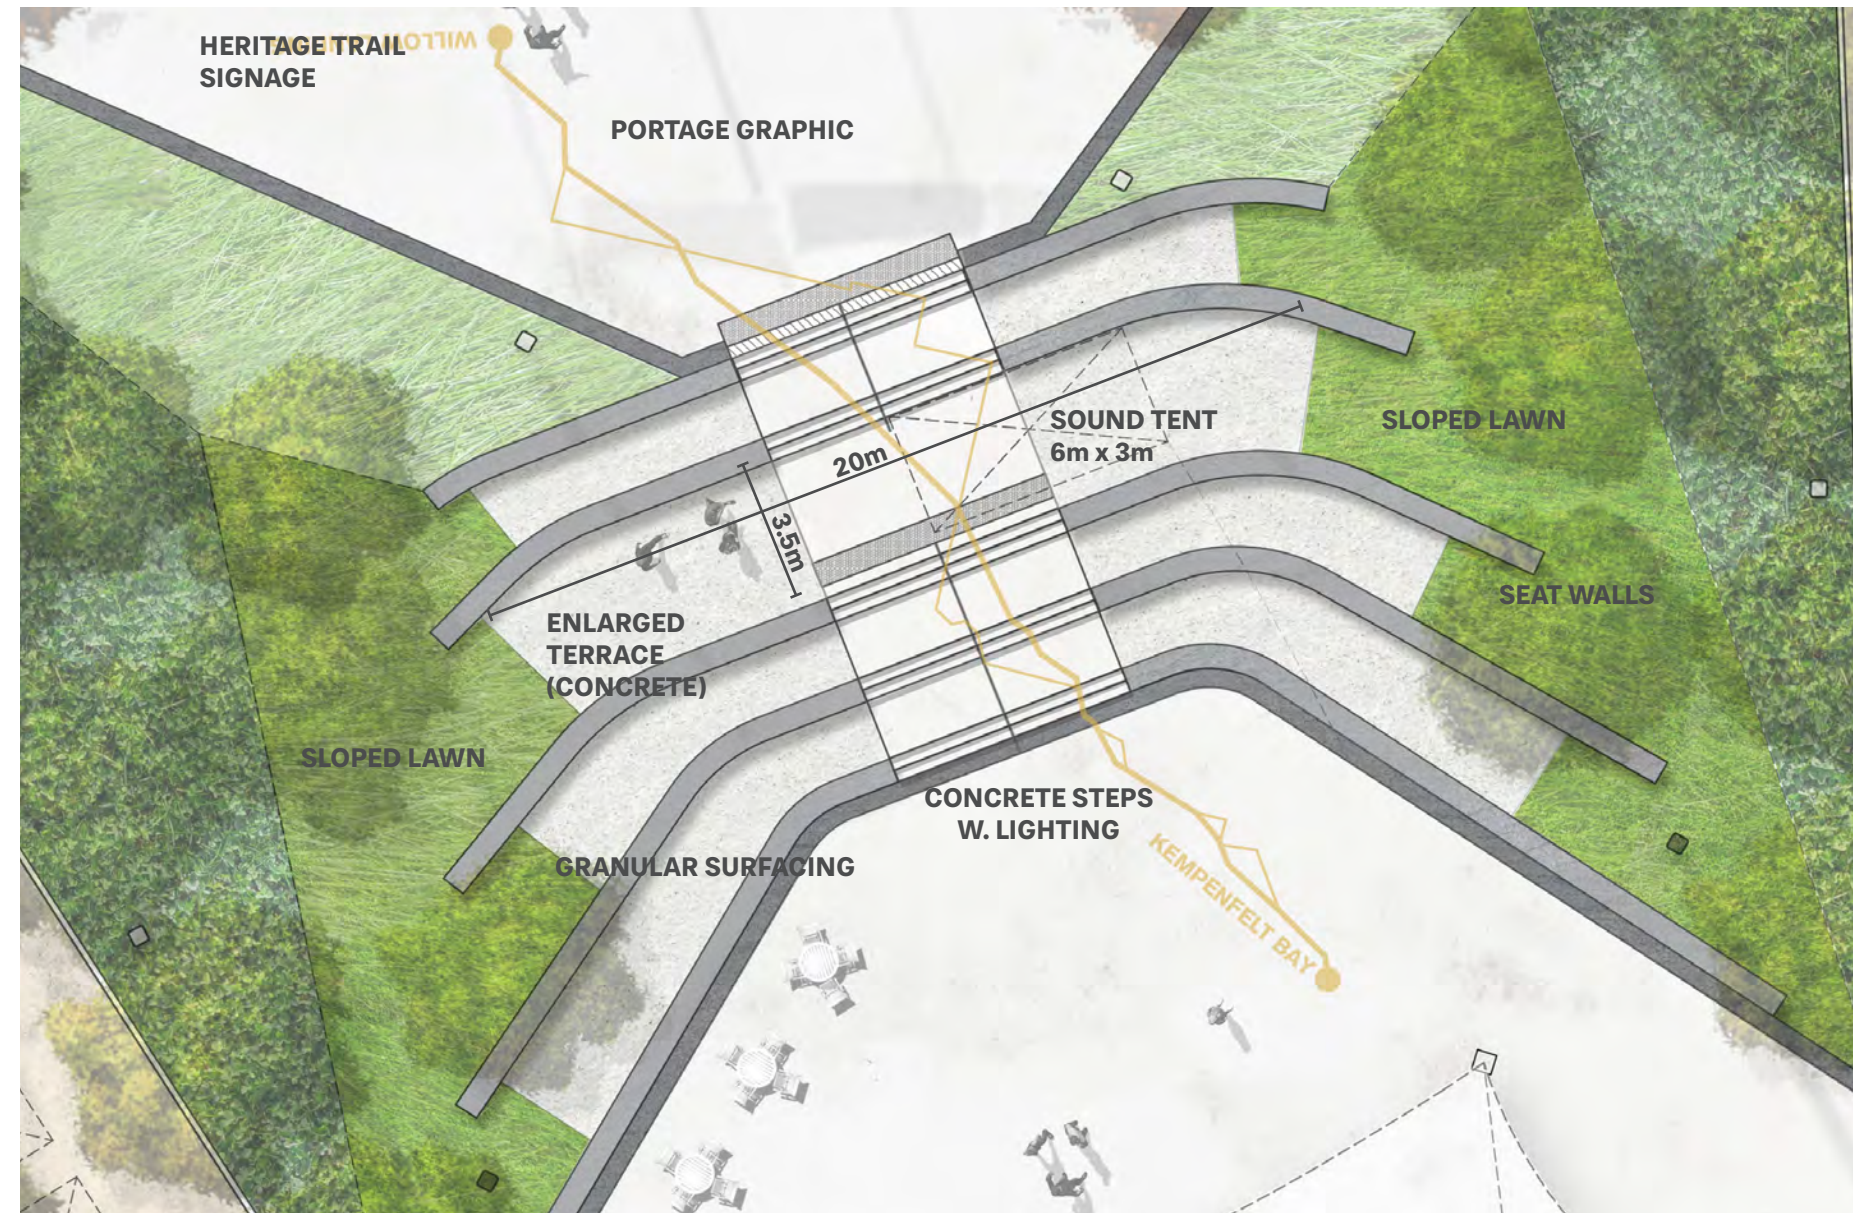

SEATING TERRACES

CHASE MCEACHERN WAY

VEHICULAR TURNAROUND

VENDOR PODS

FLEXIBLE SEATING

COMMUNITY EVENT STAGE WITH CANOPY

LAKESHORE MEWS

MERIDIAN PLACE

SIMCOE STREET

Landscape
Architects

PLAN

MAXIMIZE FLEXIBILITY OF USE

2014 proposal

2017 proposal

total area - 6136m²

PLAN MEMORIAL SQUARE & DUNLOP STREETSCAPE

Trees in grates

'Prairie landscape' aesthetic of mixed native and ornamental planting

LIGHTING MEMORIAL SQUARE & DUNLOP STREETSCAPE

LED lighting inset in entrance walls

Adaptable and customizable light posts - wifi, banners, plants

Cenotaph up-lighting

PLAN

NINE MILE PORTAGE TERRACE

LIGHTING

NINE MILE PORTAGE TERRACE

Inset LED lighting in steps acts as a gateway to Memorial Square

VIEWS

NINE MILE PORTAGE INTERPRETATION