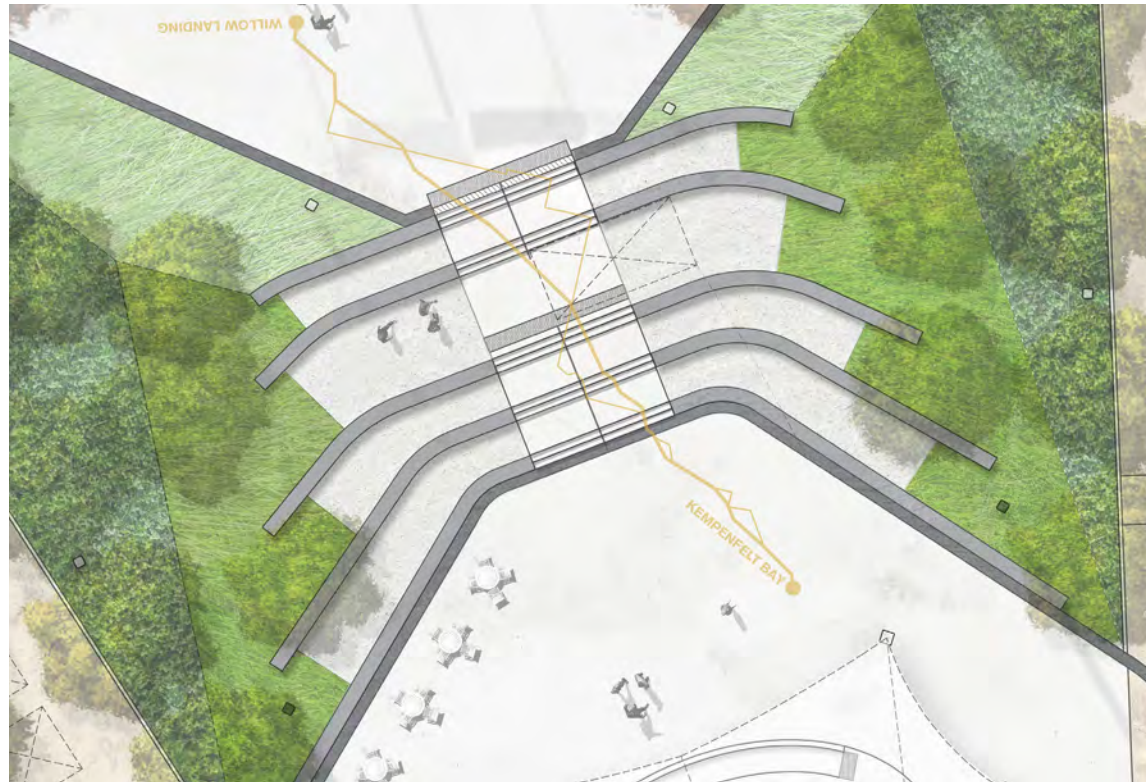

SEATING TERRACES

CHASE MCEACHERN WAY

VEHICULAR TURNAROUND

VENDOR PODS

FLEXIBLE SEATING

COMMUNITY EVENT STAGE WITH CANOPY

LAKESHORE MEWS

MERIDIAN PLACE

SIMCOE STREET

Landscape
Architects

PLAN

MAXIMIZE FLEXIBILITY OF USE

2014 proposal

2017 proposal

total area - 6136m²

PLAN MEMORIAL SQUARE & DUNLOP STREETSCAPE

Trees in grates

'Prairie landscape' aesthetic of mixed native and ornamental planting

LIGHTING MEMORIAL SQUARE & DUNLOP STREETSCAPE

LED lighting inset in entrance walls

Adaptable and customizable light posts - wifi, banners, plants

Cenotaph up-lighting

PLAN

NINE MILE PORTAGE TERRACE

LIGHTING

NINE MILE PORTAGE TERRACE

Inset LED lighting in steps acts as a gateway to Memorial Square

VIEWS

NINE MILE PORTAGE INTERPRETATION