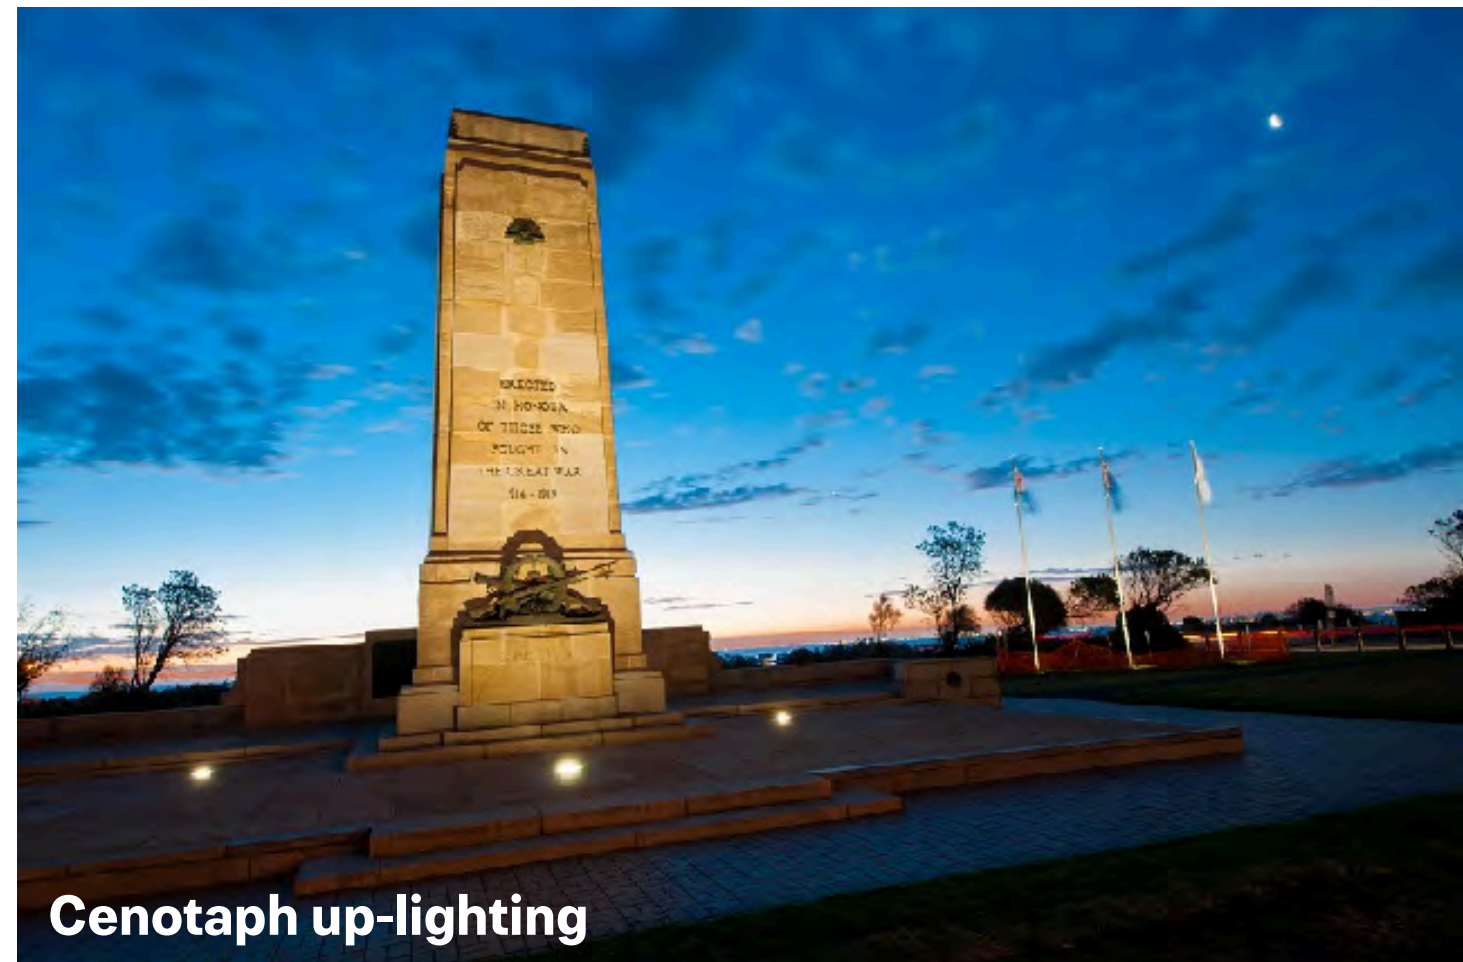

Trees in grates

'Prairie landscape' aesthetic of mixed native and ornamental planting

LIGHTING MEMORIAL SQUARE & DUNLOP STREETSCAPE

LED lighting inset in entrance walls

Adaptable and customizable light posts - wifi, banners, plants