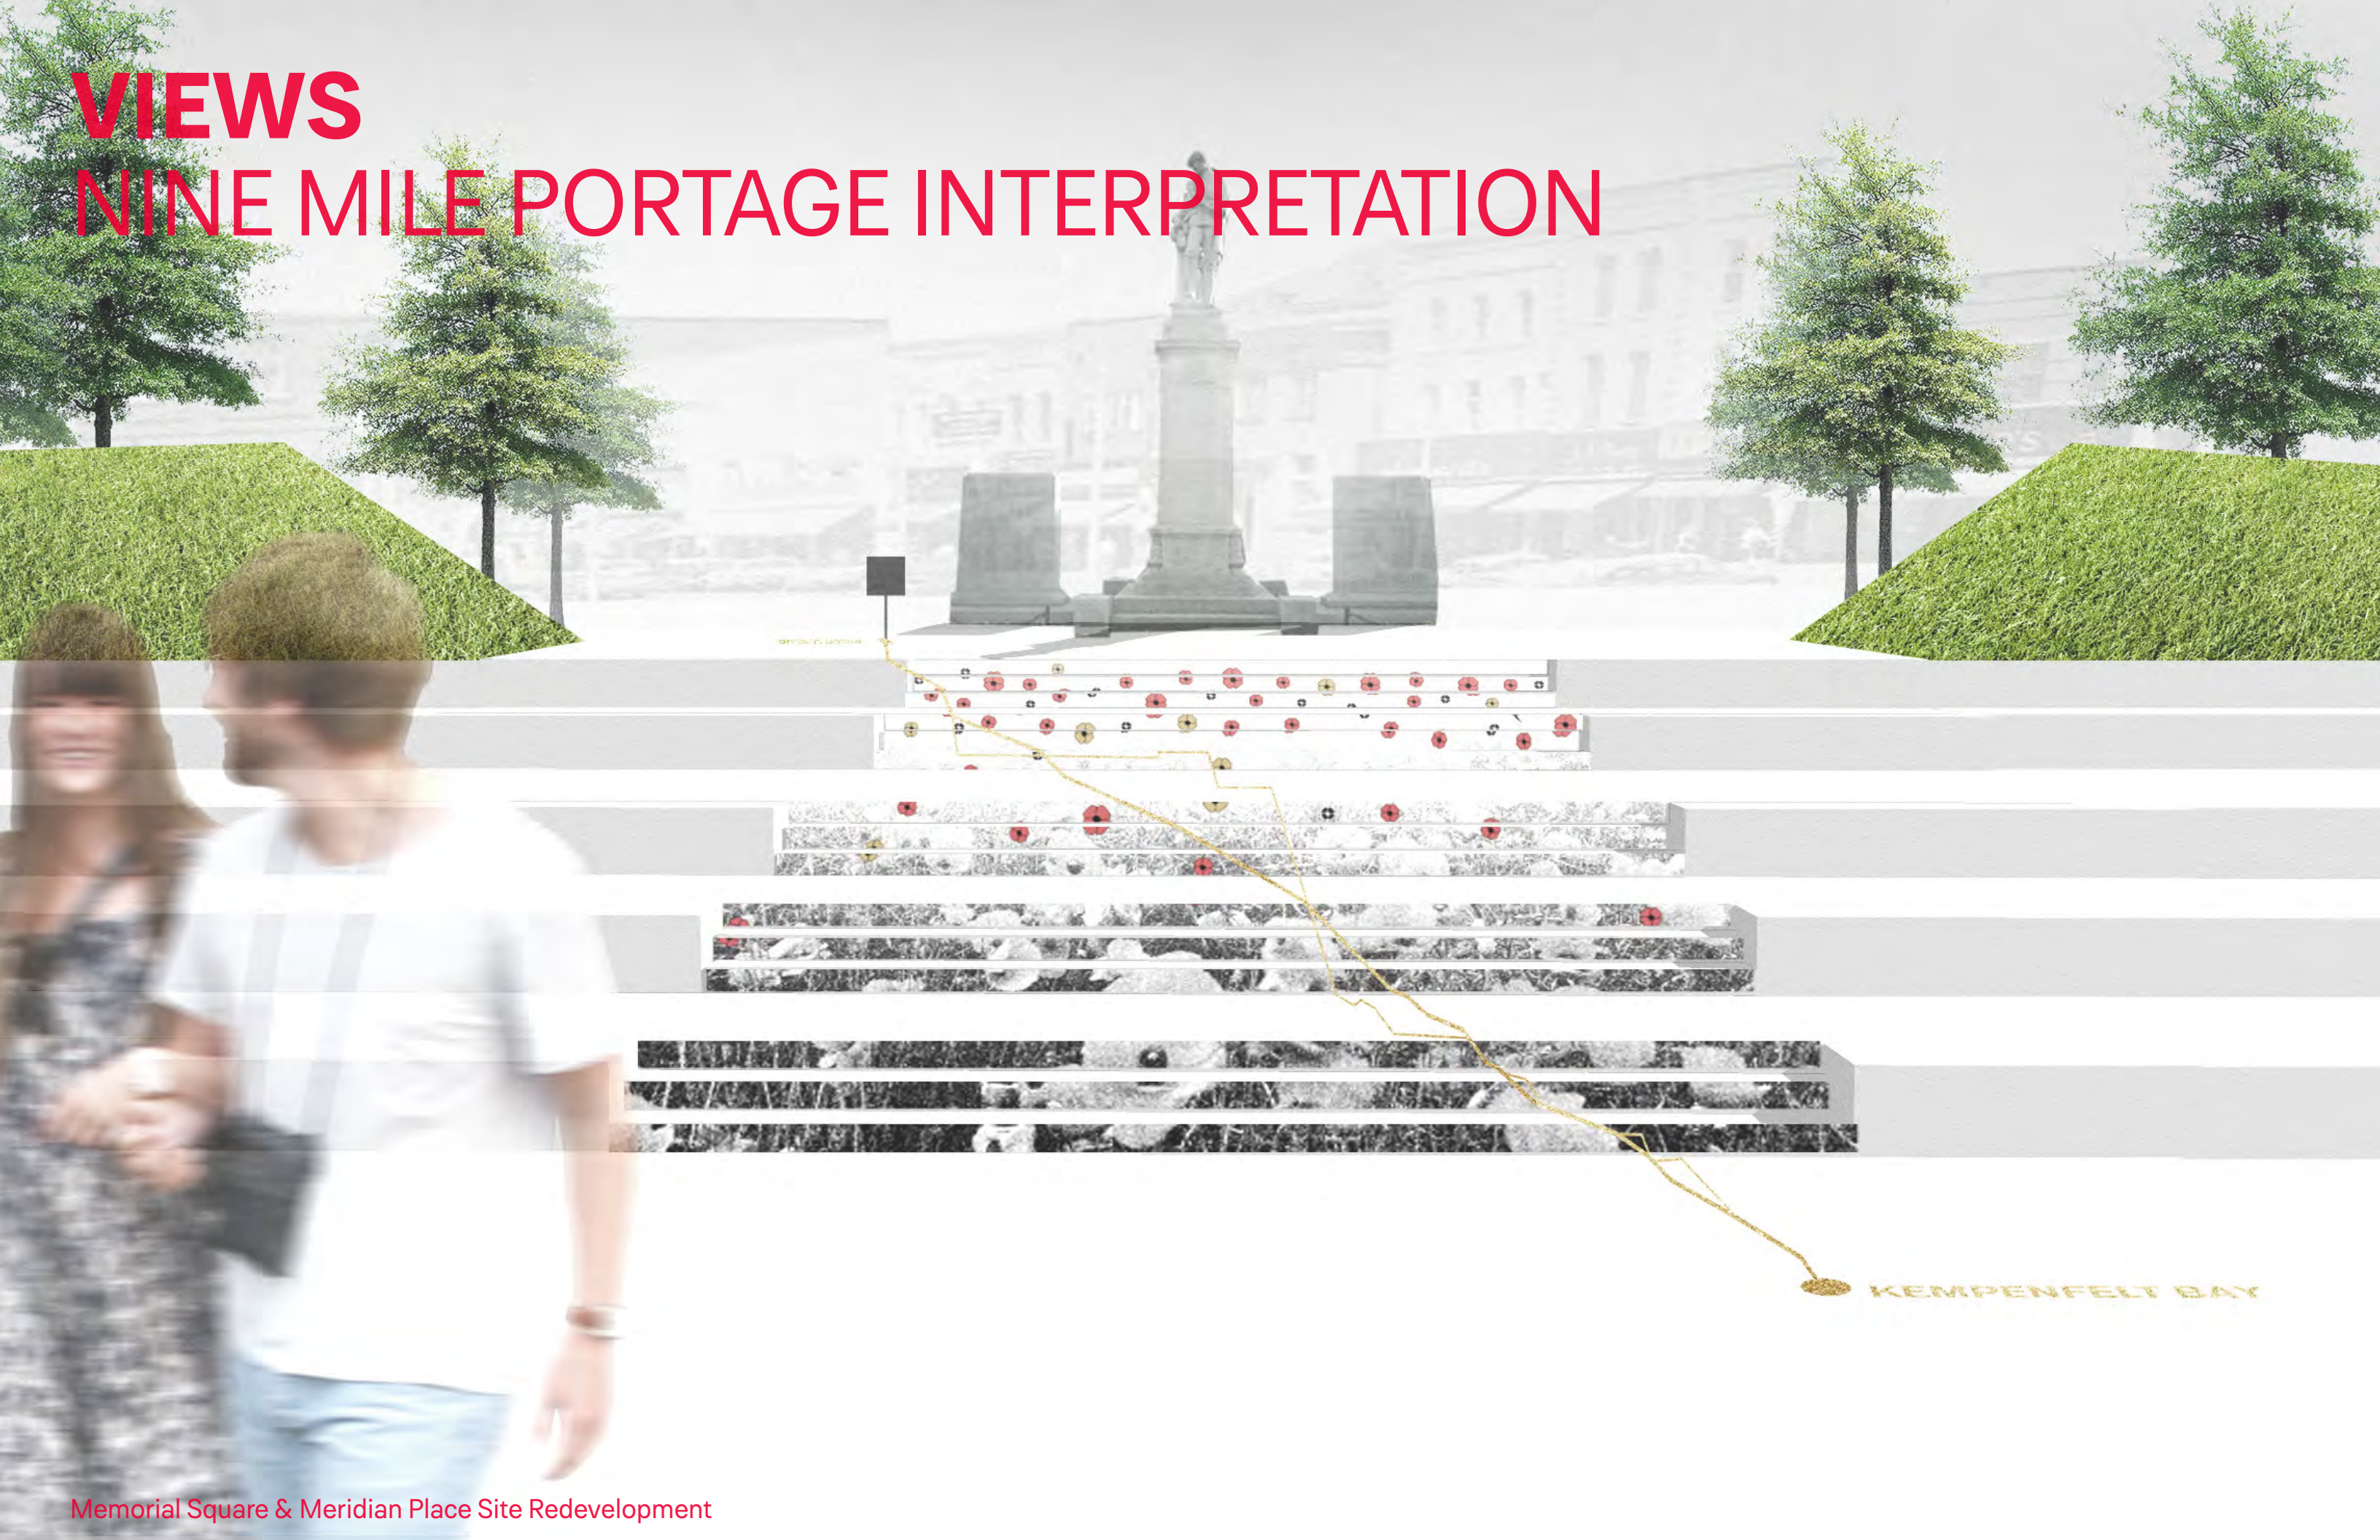

Trees in grates

'Prairie landscape' aesthetic of mixed native and ornamental planting

LIGHTING MEMORIAL SQUARE & DUNLOP STREETSCAPE

LED lighting inset in entrance walls

Adaptable and customizable light posts - wifi, banners, plants

Cenotaph up-lighting

PLAN

NINE MILE PORTAGE TERRACE

LIGHTING

NINE MILE PORTAGE TERRACE

Inset LED lighting in steps acts as a gateway to Memorial Square

VIEWS

NINE MILE PORTAGE INTERPRETATION

KEMPENFELT BAY

PLAN MERIDIAN PLACE

LIGHTING

MERIDIAN PLACE

Flood lights provide event lighting

Adaptable and customizable light posts can be fitted with wi-fi integration, banners, and hanging planters. Canopy to be uplit as a landmark feature.