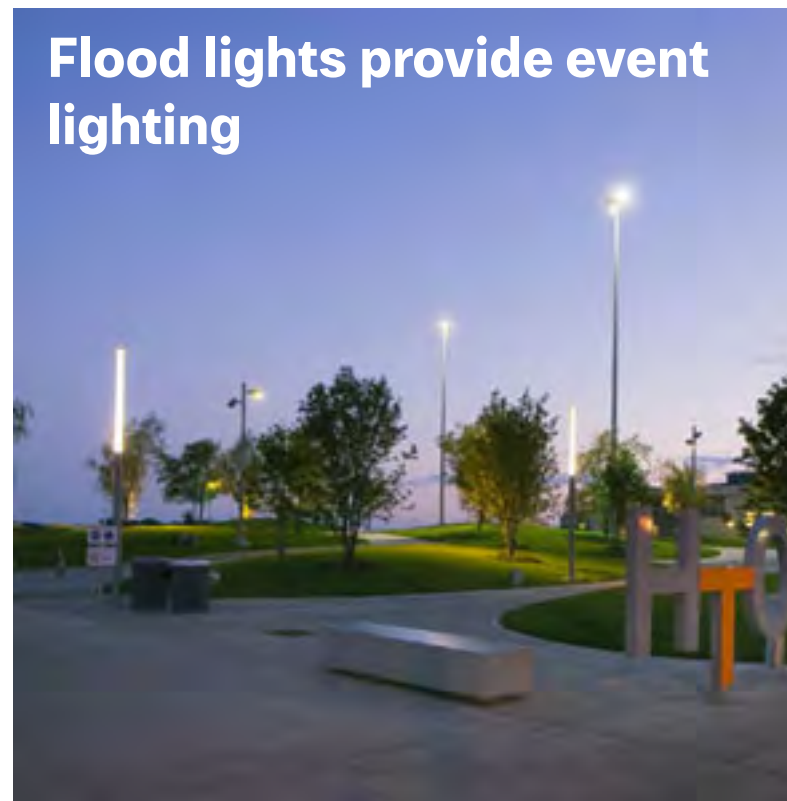

LIGHTING

MERIDIAN PLACE

Flood lights provide event lighting