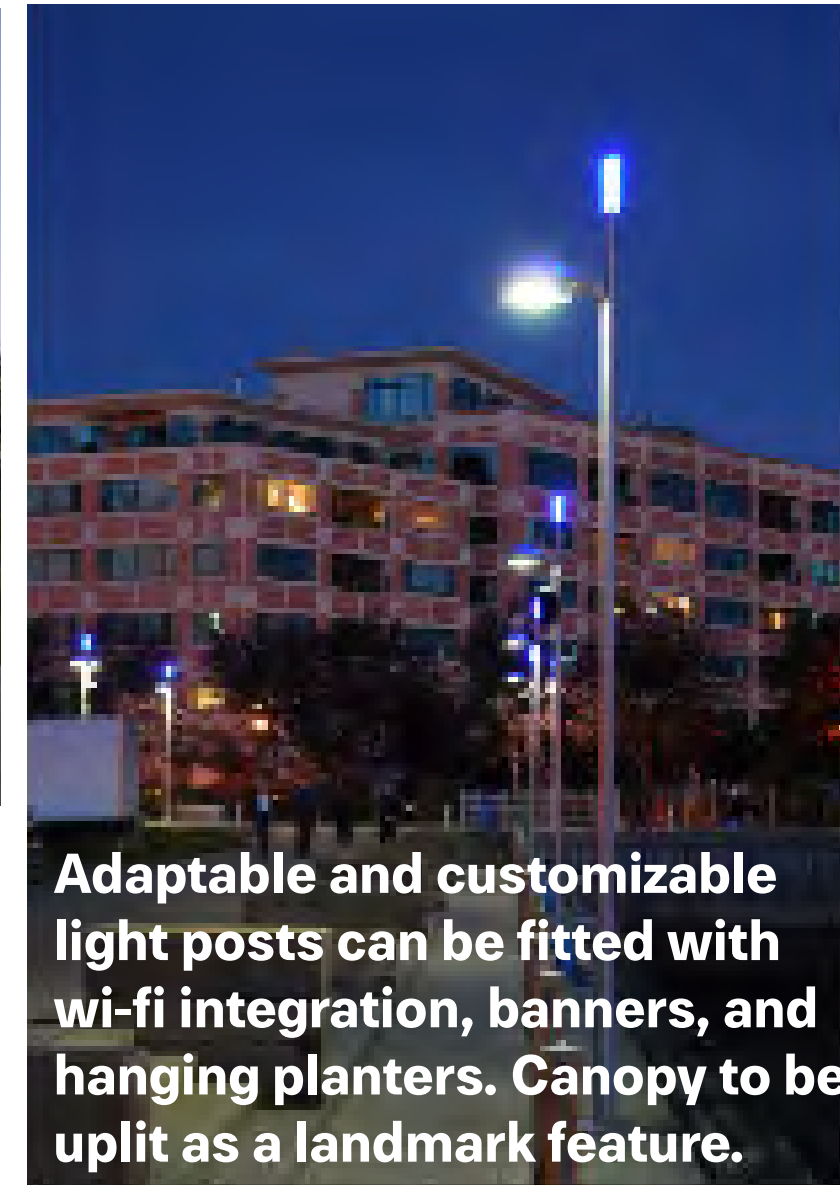

Cenotaph up-lighting

PLAN

NINE MILE PORTAGE TERRACE

LIGHTING

NINE MILE PORTAGE TERRACE

Inset LED lighting in steps acts as a gateway to Memorial Square

VIEWS

NINE MILE PORTAGE INTERPRETATION

KEMPENFELT BAY

PLAN MERIDIAN PLACE

LIGHTING

MERIDIAN PLACE

Flood lights provide event lighting

Adaptable and customizable light posts can be fitted with wi-fi integration, banners, and hanging planters. Canopy to be uplit as a landmark feature.