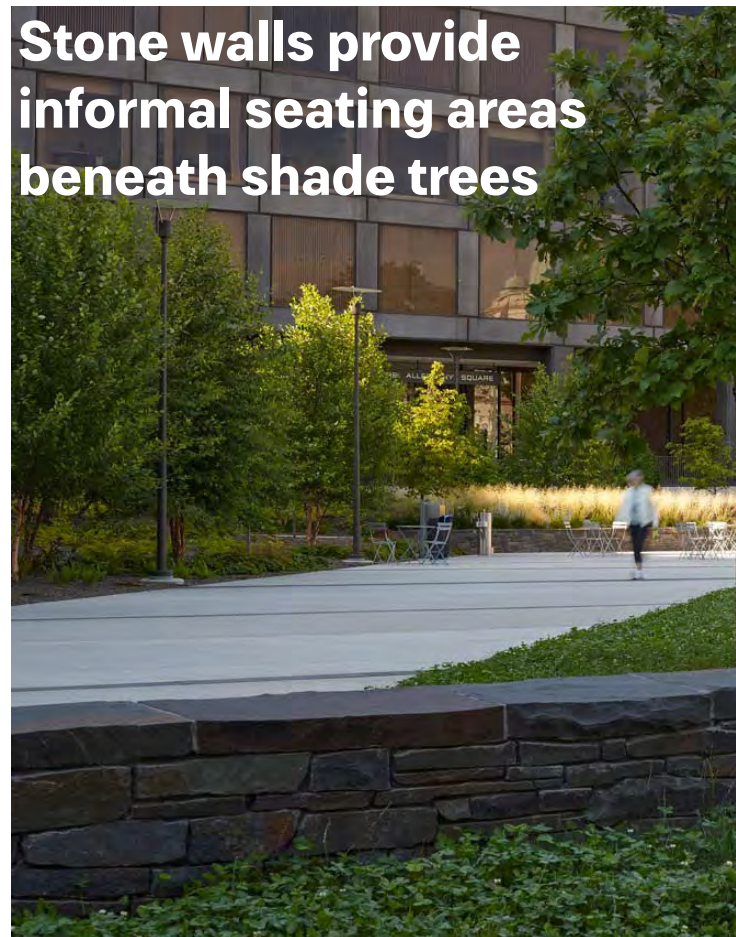

MATERIAL PALETTE MEMORIAL SQUARE & DUNLOP STREETScape