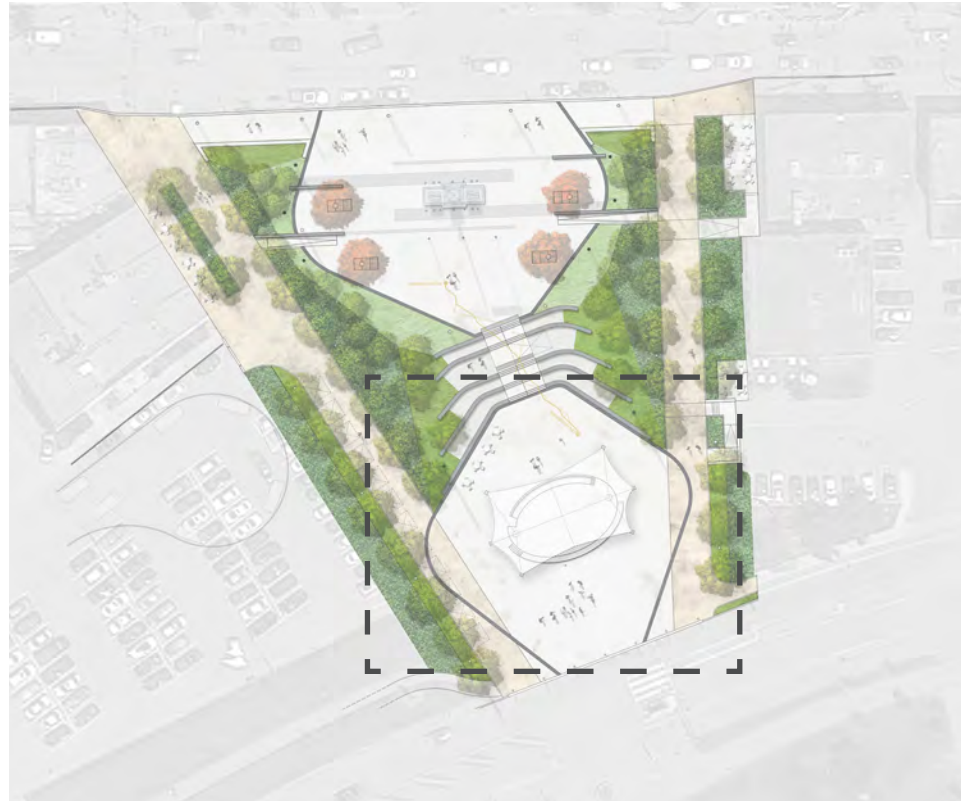

PLAN MERIDIAN PLACE