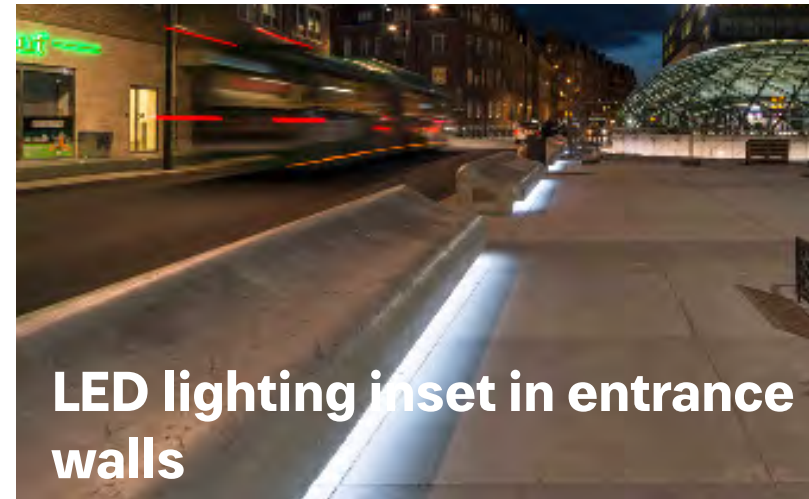

MATERIAL PALETTE MEMORIAL SQUARE & DUNLOP STREETScape

PLANTING PALETTE MEMORIAL SQUARE & DUNLOP STREETSCAPE

Horticultural planting beds add colour and biodiversity

High canopy deciduous trees and low groundcover planting preserves sight-lines

Trees in grates

'Prairie landscape' aesthetic of mixed native and ornamental planting

LIGHTING MEMORIAL SQUARE & DUNLOP STREETSCAPE

LED lighting inset in entrance walls

Adaptable and customizable light posts - wifi, banners, plants

Cenotaph up-lighting

PLAN

NINE MILE PORTAGE TERRACE

LIGHTING

NINE MILE PORTAGE TERRACE

Inset LED lighting in steps acts as a gateway to Memorial Square

VIEWS

NINE MILE PORTAGE INTERPRETATION