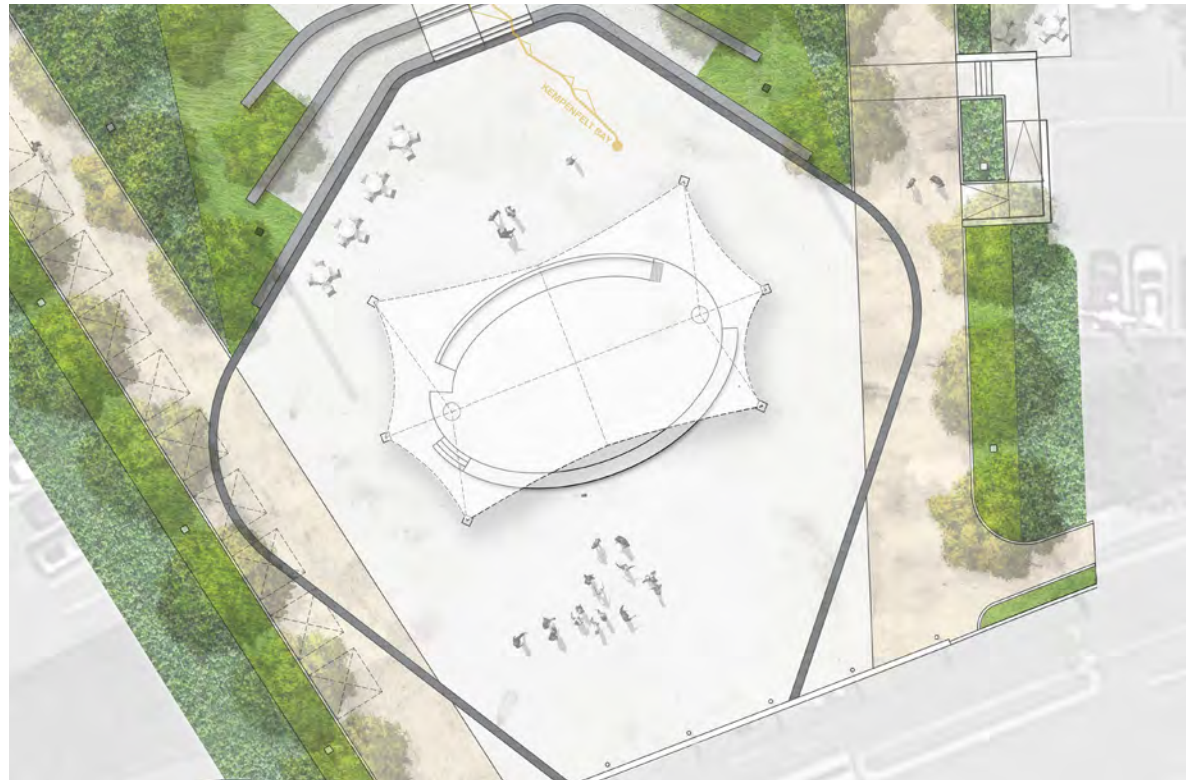

SIMCOE STREET

Landscape
Architects

PLAN

MAXIMIZE FLEXIBILITY OF USE

2014 proposal

2017 proposal

total area - 6136m²

PLAN MEMORIAL SQUARE & DUNLOP STREETSCAPE

Trees in grates

'Prairie landscape' aesthetic of mixed native and ornamental planting

LIGHTING MEMORIAL SQUARE & DUNLOP STREETSCAPE

LED lighting inset in entrance walls

Adaptable and customizable light posts - wifi, banners, plants

Cenotaph up-lighting

PLAN

NINE MILE PORTAGE TERRACE

LIGHTING

NINE MILE PORTAGE TERRACE

Inset LED lighting in steps acts as a gateway to Memorial Square

VIEWS

NINE MILE PORTAGE INTERPRETATION

KEMPENFELT BAY

PLAN MERIDIAN PLACE

LIGHTING

MERIDIAN PLACE

Flood lights provide event lighting

Adaptable and customizable light posts can be fitted with wi-fi integration, banners, and hanging planters. Canopy to be uplit as a landmark feature.