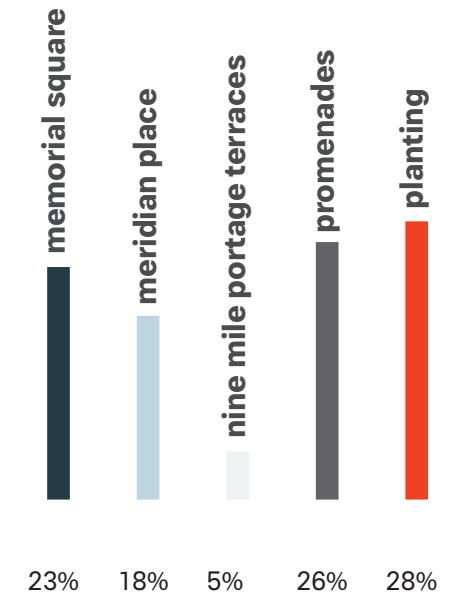

SEATING TERRACES

CHASE MCEACHERN WAY

VEHICULAR TURNAROUND

VENDOR PODS

FLEXIBLE SEATING

COMMUNITY EVENT STAGE WITH CANOPY

LAKESHORE MEWS

MERIDIAN PLACE

SIMCOE STREET

Landscape
Architects

PLAN

MAXIMIZE FLEXIBILITY OF USE

2014 proposal

2017 proposal

total area - 6136m²

PLAN MEMORIAL SQUARE & DUNLOP STREETSCAPE

MATERIAL PALETTE MEMORIAL SQUARE & DUNLOP STREETScape

PLANTING PALETTE MEMORIAL SQUARE & DUNLOP STREETSCAPE

Horticultural planting beds add colour and biodiversity

High canopy deciduous trees and low groundcover planting preserves sight-lines